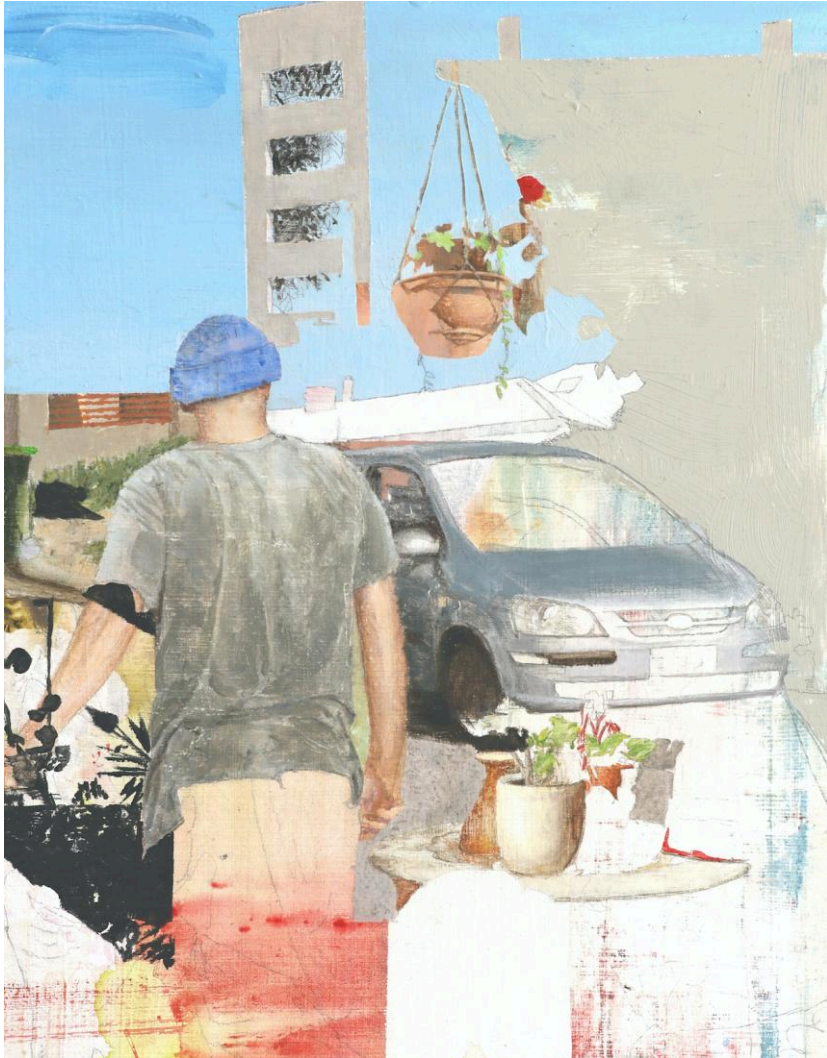

MATTHEW WRIGHT *note* 2025 acrylic, graphite on board 30 x 23 cm (framed) $1100