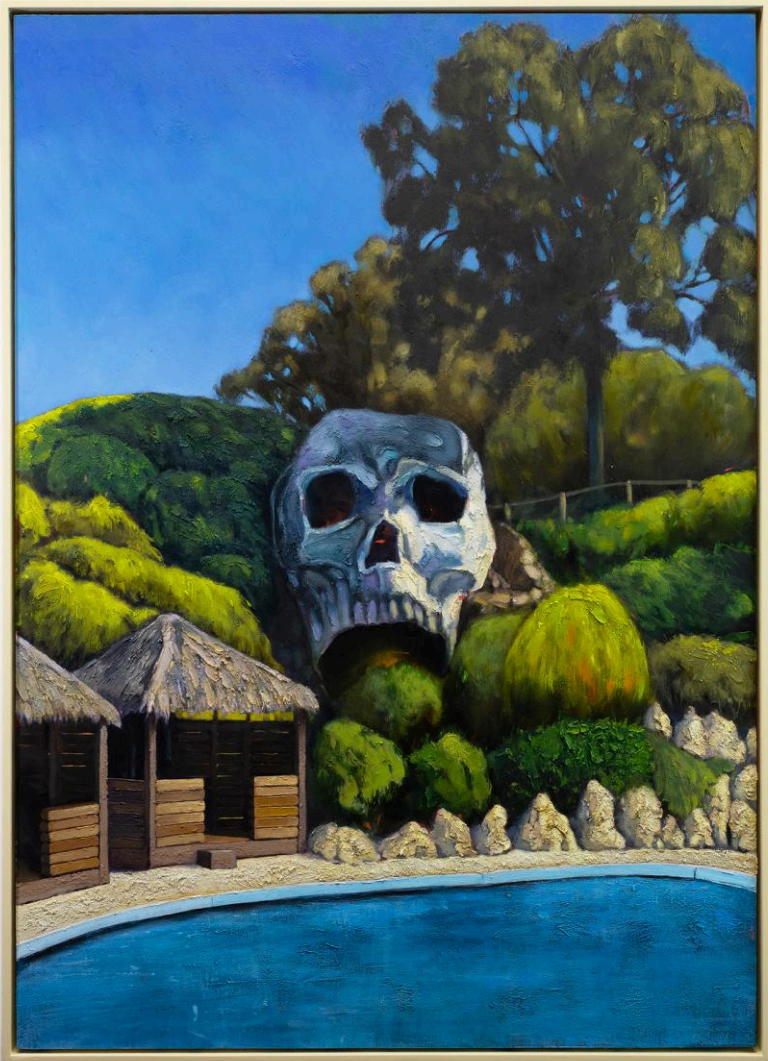

TOP: WADE TAYLOR (Artist photo Aiden King)  
BOTTOM: MATTHEW WRIGHT (Artist photo Adam Kenna)

**WADE TAYLOR** *Sentry* 2026 oil on linen 104 x 104 cm \$6000

**WADE TAYLOR** *Teach a Man to Fish* 2026 oil on wood 42 x 33 cm \$1800

**WADE TAYLOR** *Portal* 2026 oil on wood 94 x 94 cm \$4000

**WADE TAYLOR** *Crossing the Rubicon* 2026 oil on linen 63 x 48 cm \$2800

**WADE TAYLOR** *Sun City* 2025 oil on wood 42 x 32 cm \$1800

**WADE TAYLOR** *Obelisk* 2025 oil on wood 54 x 79 cm \$2750

WADE TAYLOR *Nocturne* 2026 oil on wood 48 x 38 cm \$2350

**WADE TAYLOR** *Ships in the Night* 2026 oil on wood 79 x 79cm \$3500

**WADE TAYLOR** *Over My Dead Body* 2026 oil on wood 94 x 94cm \$4000

**WADE TAYLOR** *K-Town* 2026 oil on linen 63 x 63 cm \$2800

WADE TAYLOR *Twin Peaks* 2026 oil on linen 78 x 53 cm \$3300

**WADE TAYLOR** *Portal #2* 2026 oil on linen 78 x 104 cm \$3800

**WADE TAYLOR** *The Shallows* 2026 oil on wood 102 x 74 cm \$3800

WADE TAYLOR *Westerly* 2025 oil on wood 52 x 77 cm \$2750