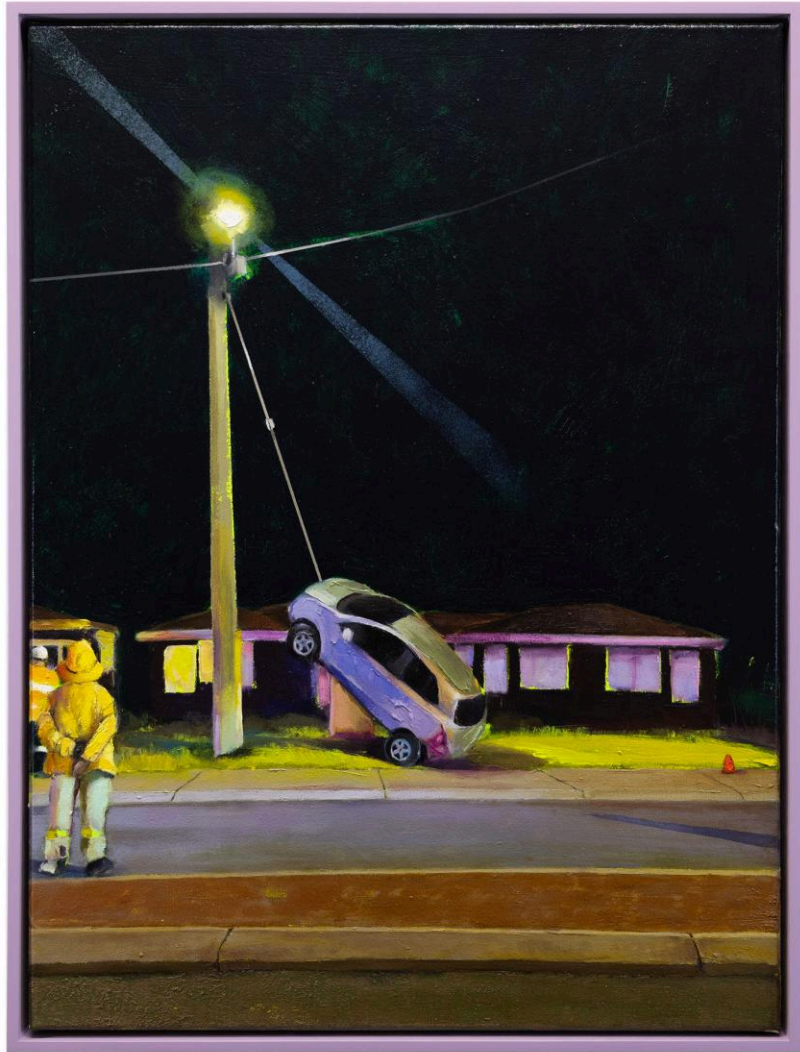

## ***CHEWING SCENERY***

Friends and collaborators Wade Taylor and Matthew Wright present their new bodies of work in *Chewing Scenery*, an exploration of contemporary Australian representational and landscape painting. This exhibition focuses on the processes core to both artists practices. Taylor's representations of the mundane combined with a sense of the suburban gothic sit in conversation with Wright's exploration of painting approaches via fragmented snapshots of the everyday.

TOP: WADE TAYLOR (Artist photo Aiden King)  
BOTTOM: MATTHEW WRIGHT (Artist photo Adam Kenna)

**WADE TAYLOR** *Sentry* 2026 oil on linen 104 x 104 cm \$6000

**WADE TAYLOR** *Teach a Man to Fish* 2026 oil on wood 42 x 33 cm \$1800

**WADE TAYLOR** *Portal* 2026 oil on wood 94 x 94 cm \$4000

**WADE TAYLOR** *Crossing the Rubicon* 2026 oil on linen 63 x 48 cm \$2800

**WADE TAYLOR** *Sun City* 2025 oil on wood 42 x 32 cm \$1800

**WADE TAYLOR** *Obelisk* 2025 oil on wood 54 x 79 cm \$2750