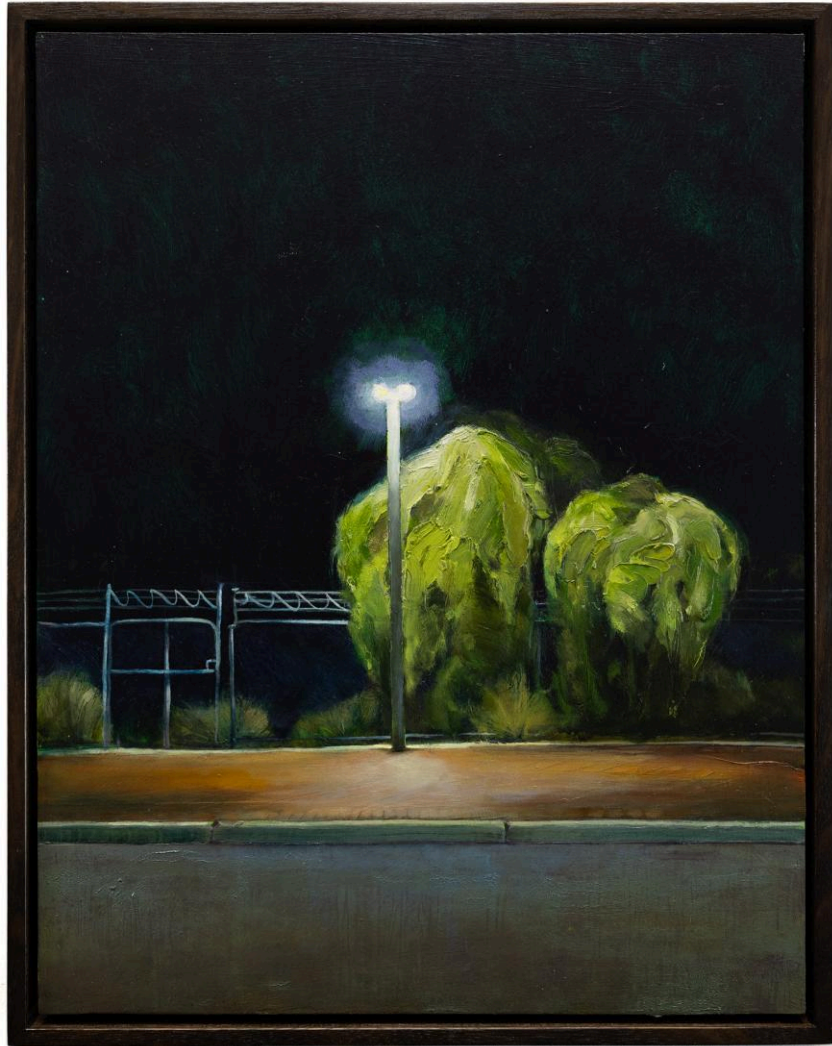

## ***CHEWING SCENERY***

Friends and collaborators Wade Taylor and Matthew Wright present their new bodies of work in *Chewing Scenery*, an exploration of contemporary Australian representational and landscape painting. This exhibition focuses on the processes core to both artists practices. Taylor's representations of the mundane combined with a sense of the suburban gothic sit in conversation with Wright's exploration of painting approaches via fragmented snapshots of the everyday.

TOP: WADE TAYLOR (Artist photo Aiden King)  
BOTTOM: MATTHEW WRIGHT (Artist photo Adam Kenna)

**WADE TAYLOR** *Sentry* 2026 oil on linen 104 x 104 cm \$6000

**WADE TAYLOR** *Teach a Man to Fish* 2026 oil on wood 42 x 33 cm \$1800

**WADE TAYLOR** *Portal* 2026 oil on wood 94 x 94 cm \$4000

**WADE TAYLOR** *Crossing the Rubicon* 2026 oil on linen 63 x 48 cm \$2800

**WADE TAYLOR** *Sun City* 2025 oil on wood 42 x 32 cm \$1800

**WADE TAYLOR** *Obelisk* 2025 oil on wood 54 x 79 cm \$2750

WADE TAYLOR *Nocturne* 2026 oil on wood 48 x 38 cm \$2350

**WADE TAYLOR** *Ships in the Night* 2026 oil on wood 79 x 79cm \$3500

**WADE TAYLOR** *Over My Dead Body* 2026 oil on wood 94 x 94cm \$4000

**WADE TAYLOR** *K-Town* 2026 oil on linen 63 x 63 cm \$2800