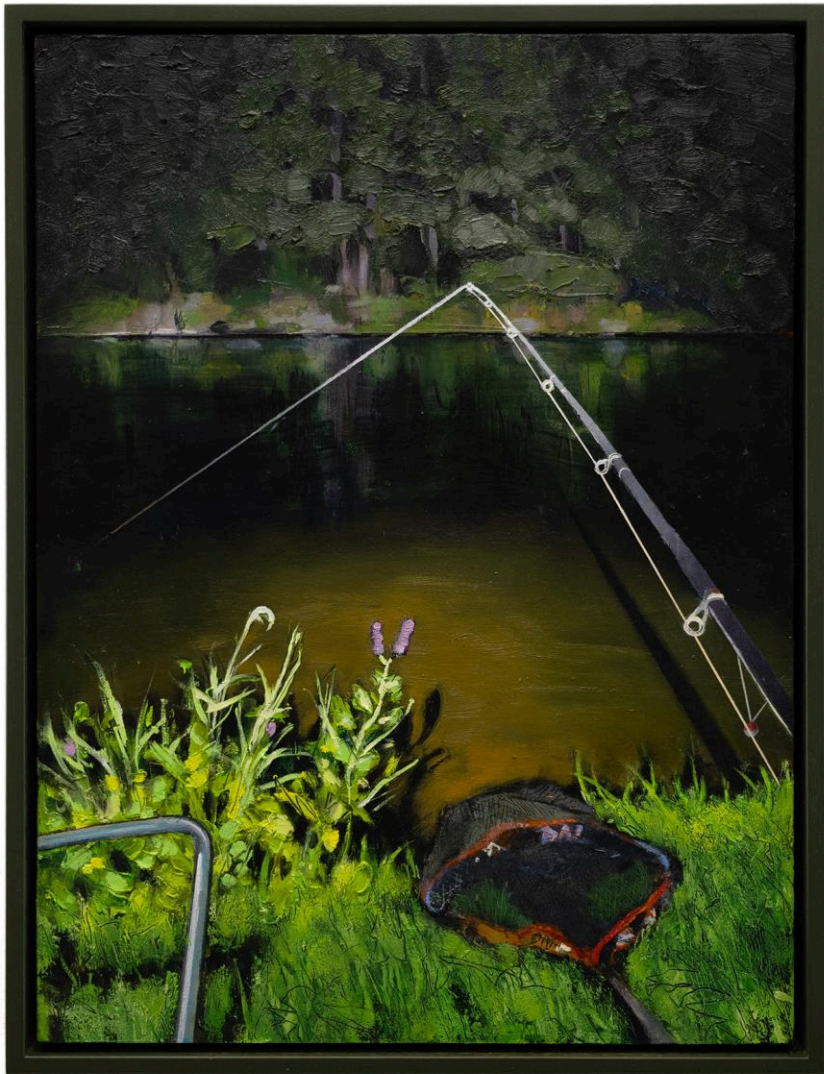

## ***CHEWING SCENERY***

Friends and collaborators Wade Taylor and Matthew Wright present their new bodies of work in *Chewing Scenery*, an exploration of contemporary Australian representational and landscape painting. This exhibition focuses on the processes core to both artists practices. Taylor's representations of the mundane combined with a sense of the suburban gothic sit in conversation with Wright's exploration of painting approaches via fragmented snapshots of the everyday.

TOP: WADE TAYLOR (Artist photo Aiden King)  
BOTTOM: MATTHEW WRIGHT (Artist photo Adam Kenna)

**WADE TAYLOR** *Sentry* 2026 oil on linen 104 x 104 cm \$6000

**WADE TAYLOR** *Teach a Man to Fish* 2026 oil on wood 42 x 33 cm \$1800

**WADE TAYLOR** *Portal* 2026 oil on wood 94 x 94 cm \$4000

**WADE TAYLOR** *Crossing the Rubicon* 2026 oil on linen 63 x 48 cm \$2800

**WADE TAYLOR** *Sun City* 2025 oil on wood 42 x 32 cm \$1800

**WADE TAYLOR** *Obelisk* 2025 oil on wood 54 x 79 cm \$2750