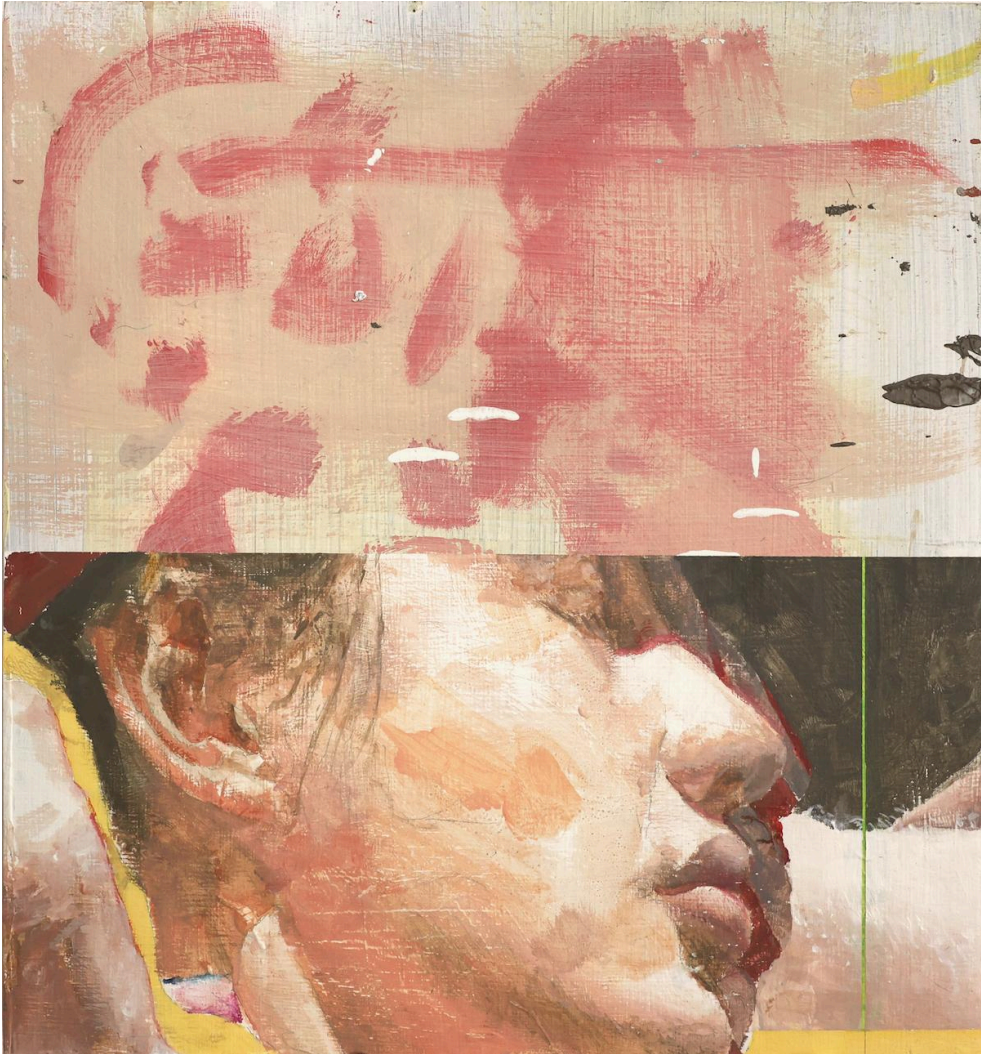

MATTHEW WRIGHT *lucky undefined villager statewide* 2024 acrylic, graphite on board 49 x 43 cm (framed) $1800